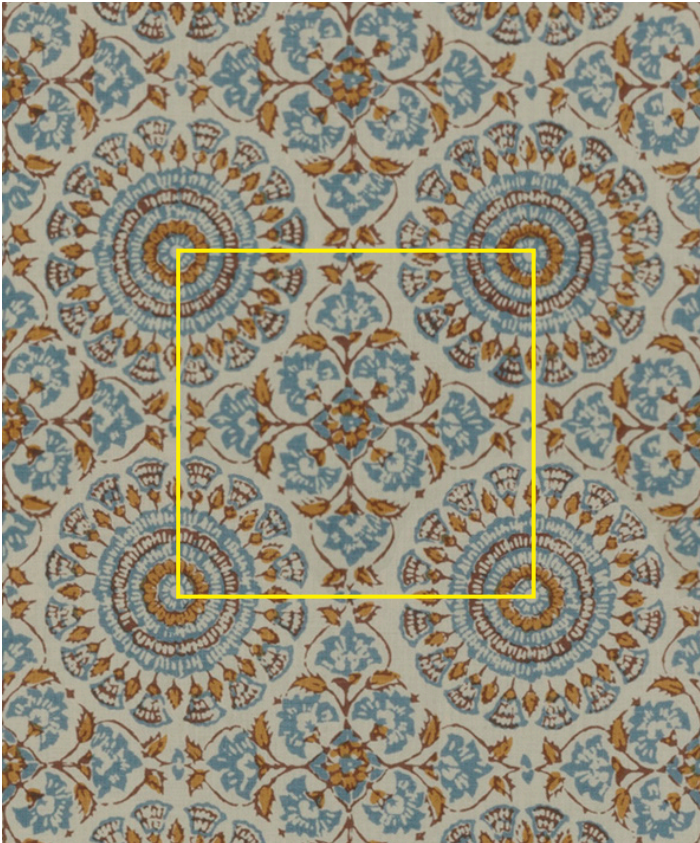

n a m a y s a m a y

Nasrin Azulejo | NAS-01-C

Design	Nasrin
Colour	Azulejo
Code	NAS-01-C
Composition	100% Linen
Width	128.25cm (96.5cm) / 50.5in (38in)
Repeat	15cm (h) 30.5cm (v) 6in (h) 12in (v)
Weight	286g/sqm
Notes